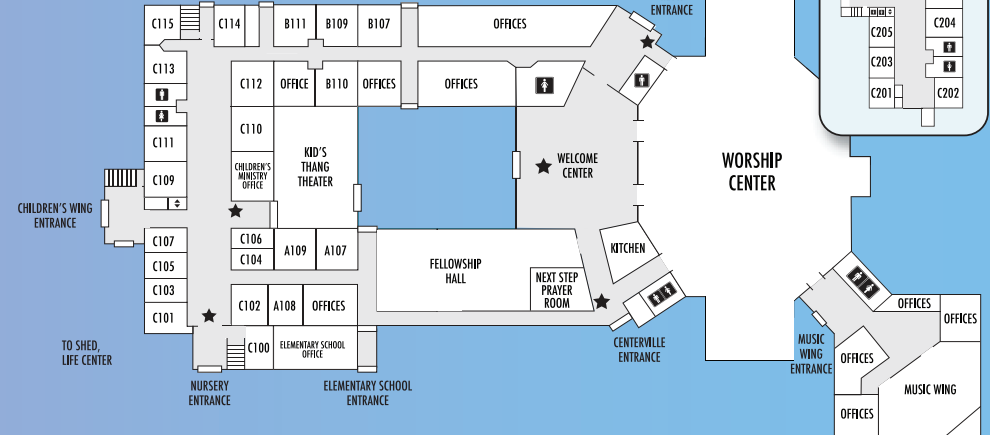

## MAIN BUILDING

### ON SITE

**ADULTS - SUNDAYS @ 8am**  
 TILL (COED) FH

**ADULTS - SUNDAYS @ 9:15am**  
 MASTER LIFE GROUP (COED) LC  
 (AILIFF, BENNETT, PARSONS)

MASTER LIFE GROUP (WOMENS) FH  
 (LAWSON)

LC = LIFE CENTER  
 FH = FELLOWSHIP HALL